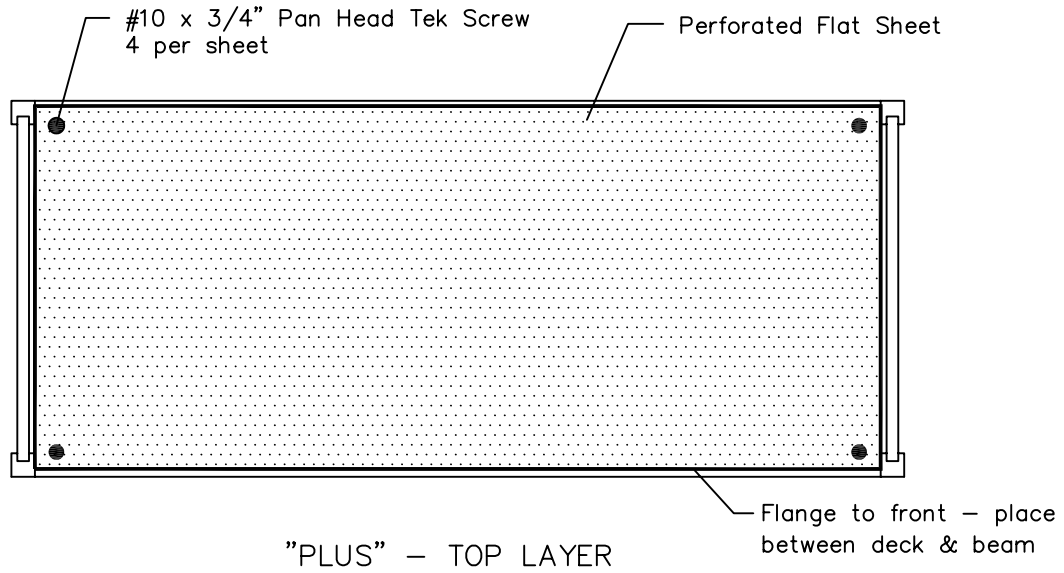

PUNCH DECK® PLUS

INSTALLATION

If you have any questions pertaining to these instructions, please contact DACS at
866-400-8107 or **757-393-0704**

DACS inc.
punchdeck.com

DACS, Inc.

4-6-06

Dwg. I-PLUS