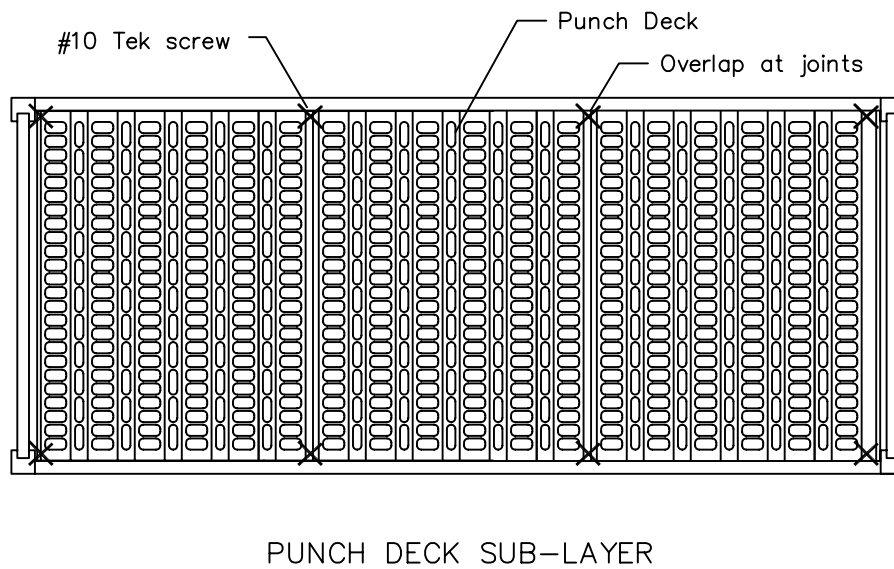

PUNCH DECK® PLUS

INSTALLATION

If you have any questions pertaining to these instructions, please contact DACS at
866-400-8107 or **757-393-0704**

DACS inc.
punchdeck.com

DACS, Inc.

4-6-06

Dwg. I-PLUS